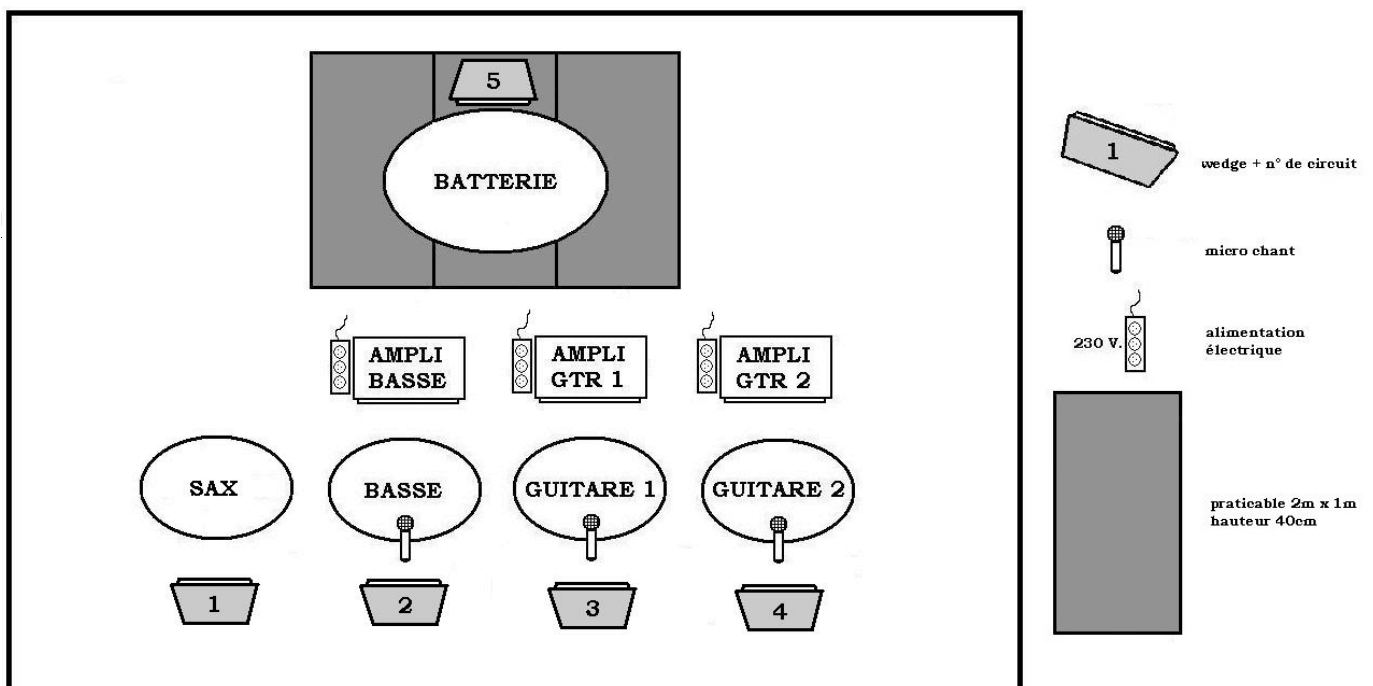

- AS - POTIRON!

Patch + plan de scene

N° patch	Désignation	Micro	Insert	Pied micro
1	Kick	Beta 52	COMP / GATE	PP
2	Snare	SM 57	COMP	PP
3	Hit hat	statique		GP
4	Tom	e604	GATE	
5	Tom floor	e604	GATE	
6	OH left	statique		GP
7	OH right	statique		GP
8	Bass	D.I.	COMP	
9	Guitar 1	D.I.		
10	Guitar 1	SM 57		PP
11	Guitar 2	D.I.		
12	Guitar 2	SM 57		PP
13	Sax	SM 57		GP
14	Voc bass	SM 58	COMP	GP
15	Voc guitar 1	SM 58	COMP	GP
16	Voc guitar 2	SM 58	COMP	GP